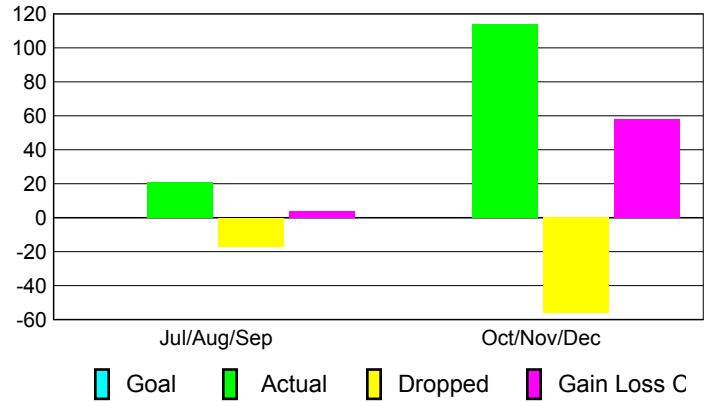

Membership Results 2010-2011

Goal, New, Dropped, Gain/Loss